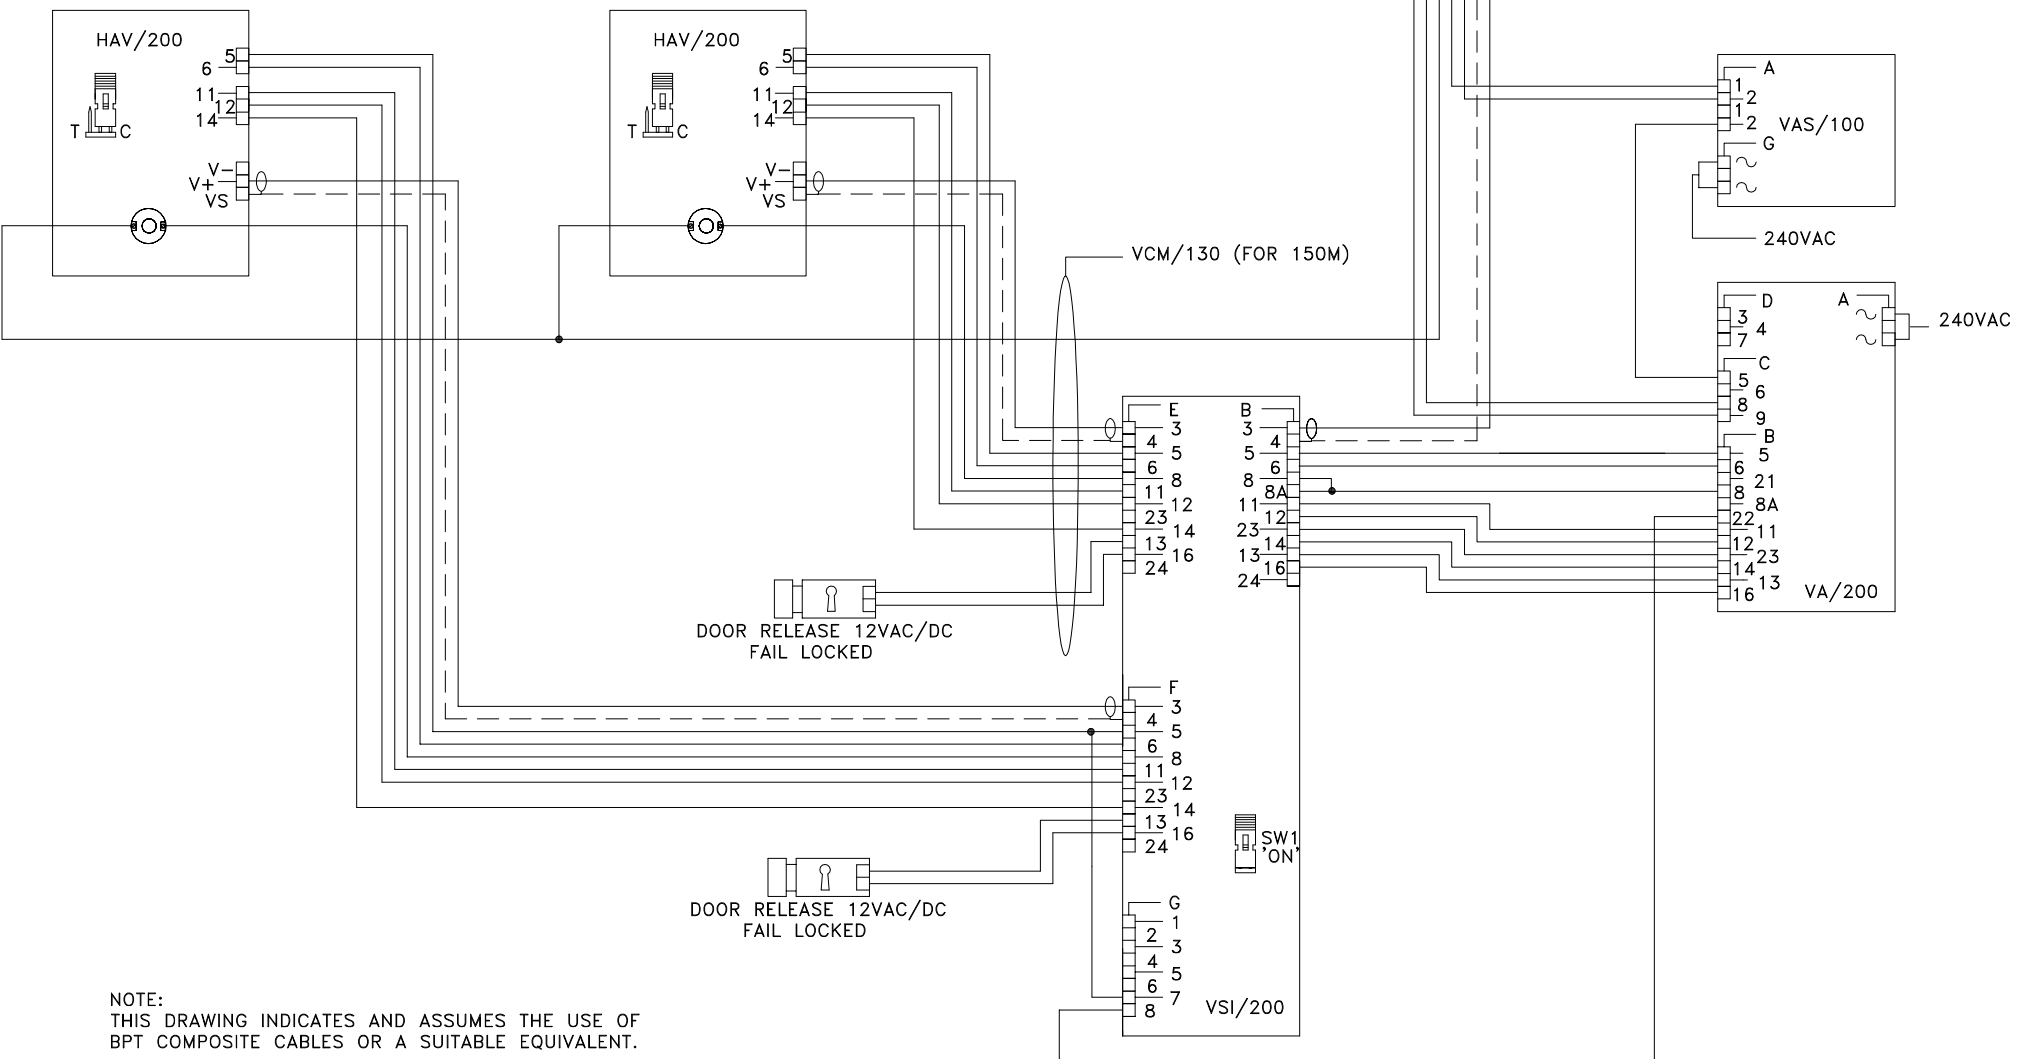

NOTE: CABLE EQUIVALENTS

VCM/130 = RG59 COAX + 4 CORES @ 1.0MMSQ + 8 CORES @ 0.5MMSQ

VCM/60 = RG59 COAX + 2 CORES @ 1.0MMSQ + 3 CORES @ 0.5MMSQ

NOTE:
THIS DRAWING INDICATES AND ASSUMES THE USE OF
BPT COMPOSITE CABLES OR A SUITABLE EQUIVALENT.

ENSURE ALL ADDITIONAL CONNECTIONS ARE
A MINIMUM OF 0.5MM CSA PER CORE.

BPT (UK) LTD. HERTS. ENGLAND	PREPARED FOR INSTALLER INFORMATION	DATE: 19/11/03	DRAWN:RC
		REVISED:	
DRAWING TITLE:	2 X 1 BUTTON VR VIDEO ENTRY PANELS & 3 LYNEA MONITORS.	DRAWING No: B-1V2Y3L	